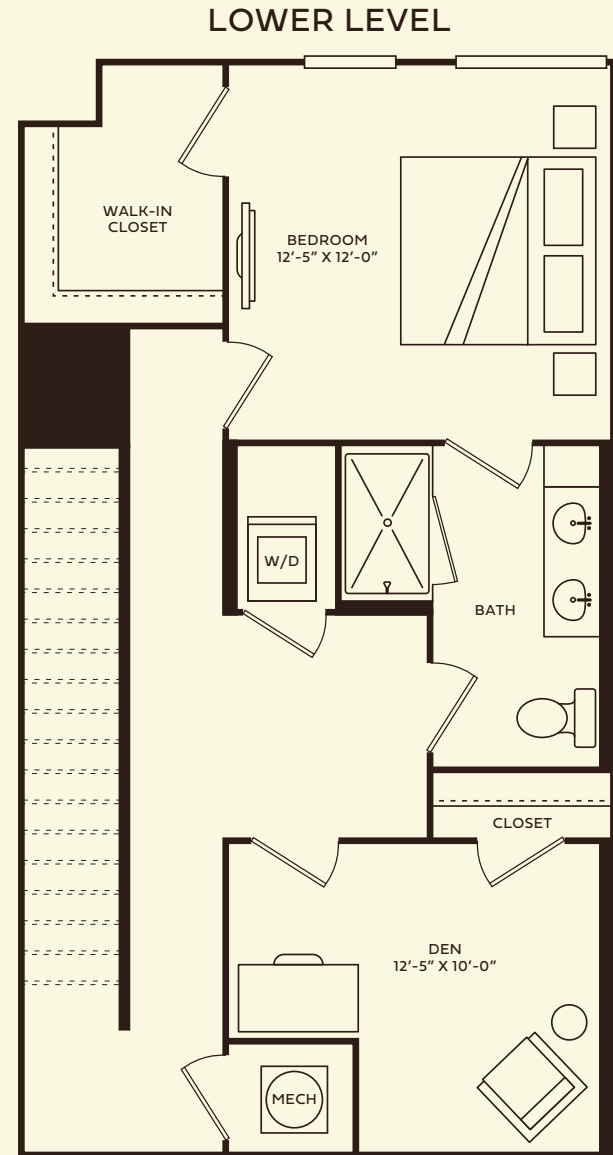

Summit

1 Bedroom + Den | 1.5 Bath
1,409 SF

TheRowRaleigh.com
1021 S. Saunders St,
Raleigh, NC 27603

Notes: _____

UPPER LEVEL

LOWER LEVEL