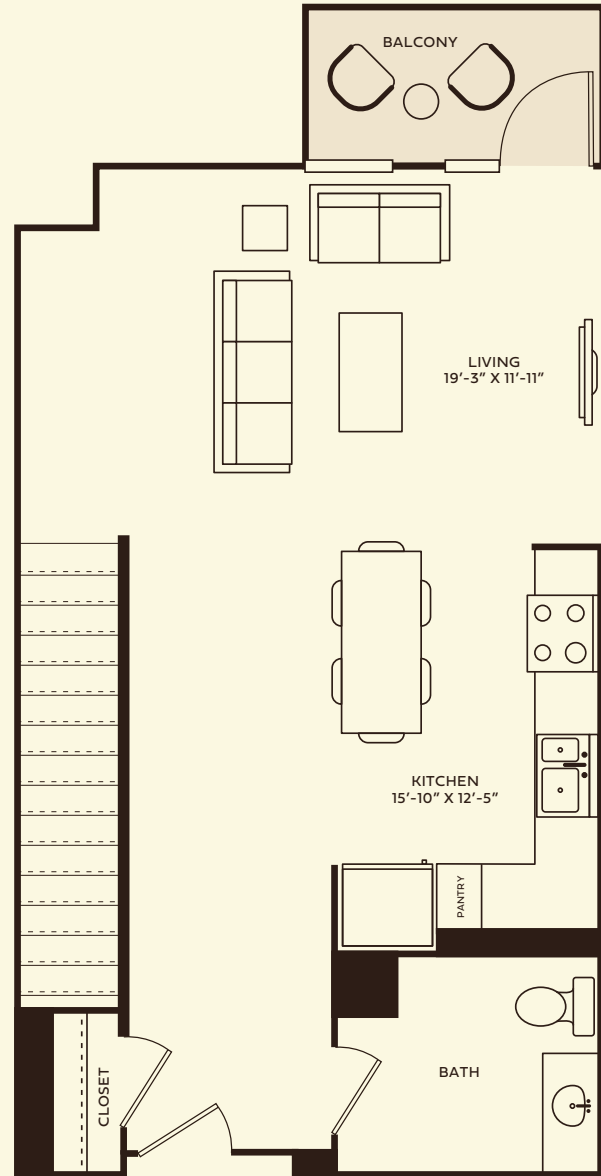

Summit

1 Bedroom + Den | 1.5 Bath
1,409 SF

TheRowRaleigh.com
1021 S. Saunders St,
Raleigh, NC 27603

Notes: _____

UPPER LEVEL

LOWER LEVEL