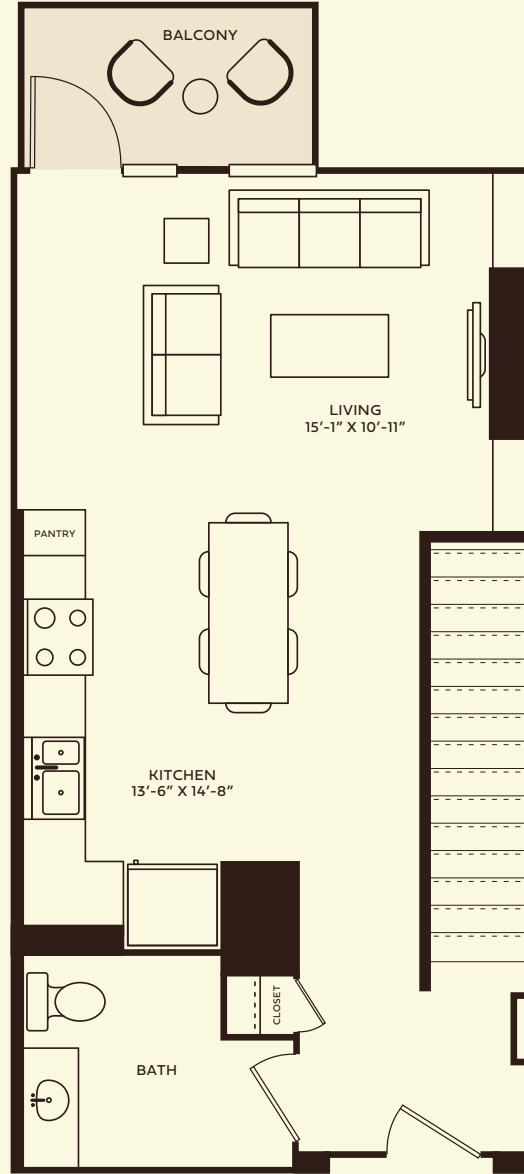

Starett

1 Bedroom + Den | 1.5 Bath
1,245 SF

TheRowRaleigh.com
1021 S. Saunders St,
Raleigh, NC 27603

Notes: _____

UPPER LEVEL

LOWER LEVEL