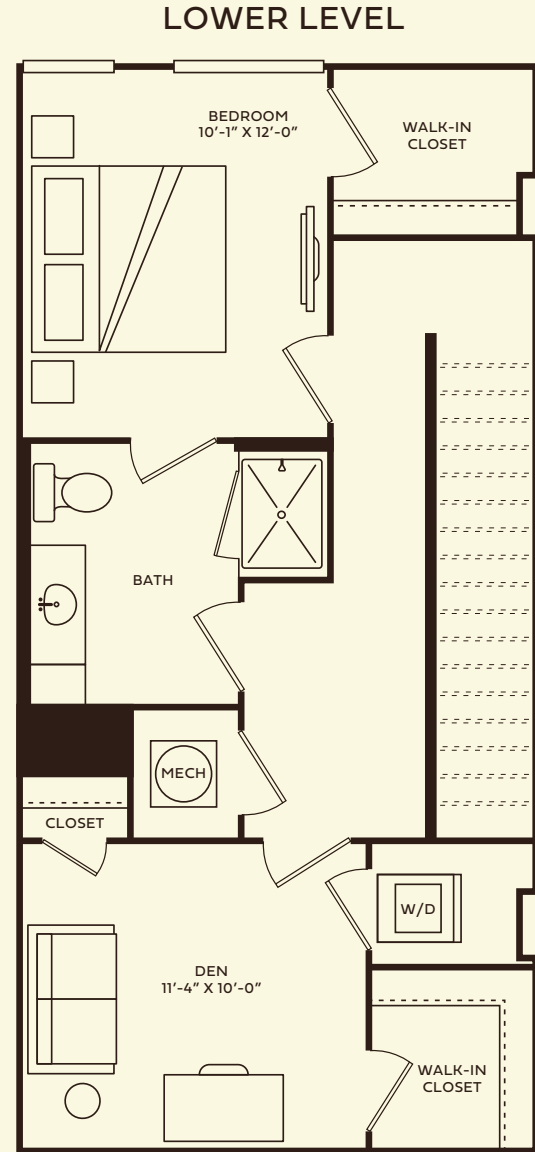

Starett

1 Bedroom + Den | 1.5 Bath
1,245 SF

TheRowRaleigh.com
1021 S. Saunders St,
Raleigh, NC 27603

Notes: _____

UPPER LEVEL

LOWER LEVEL