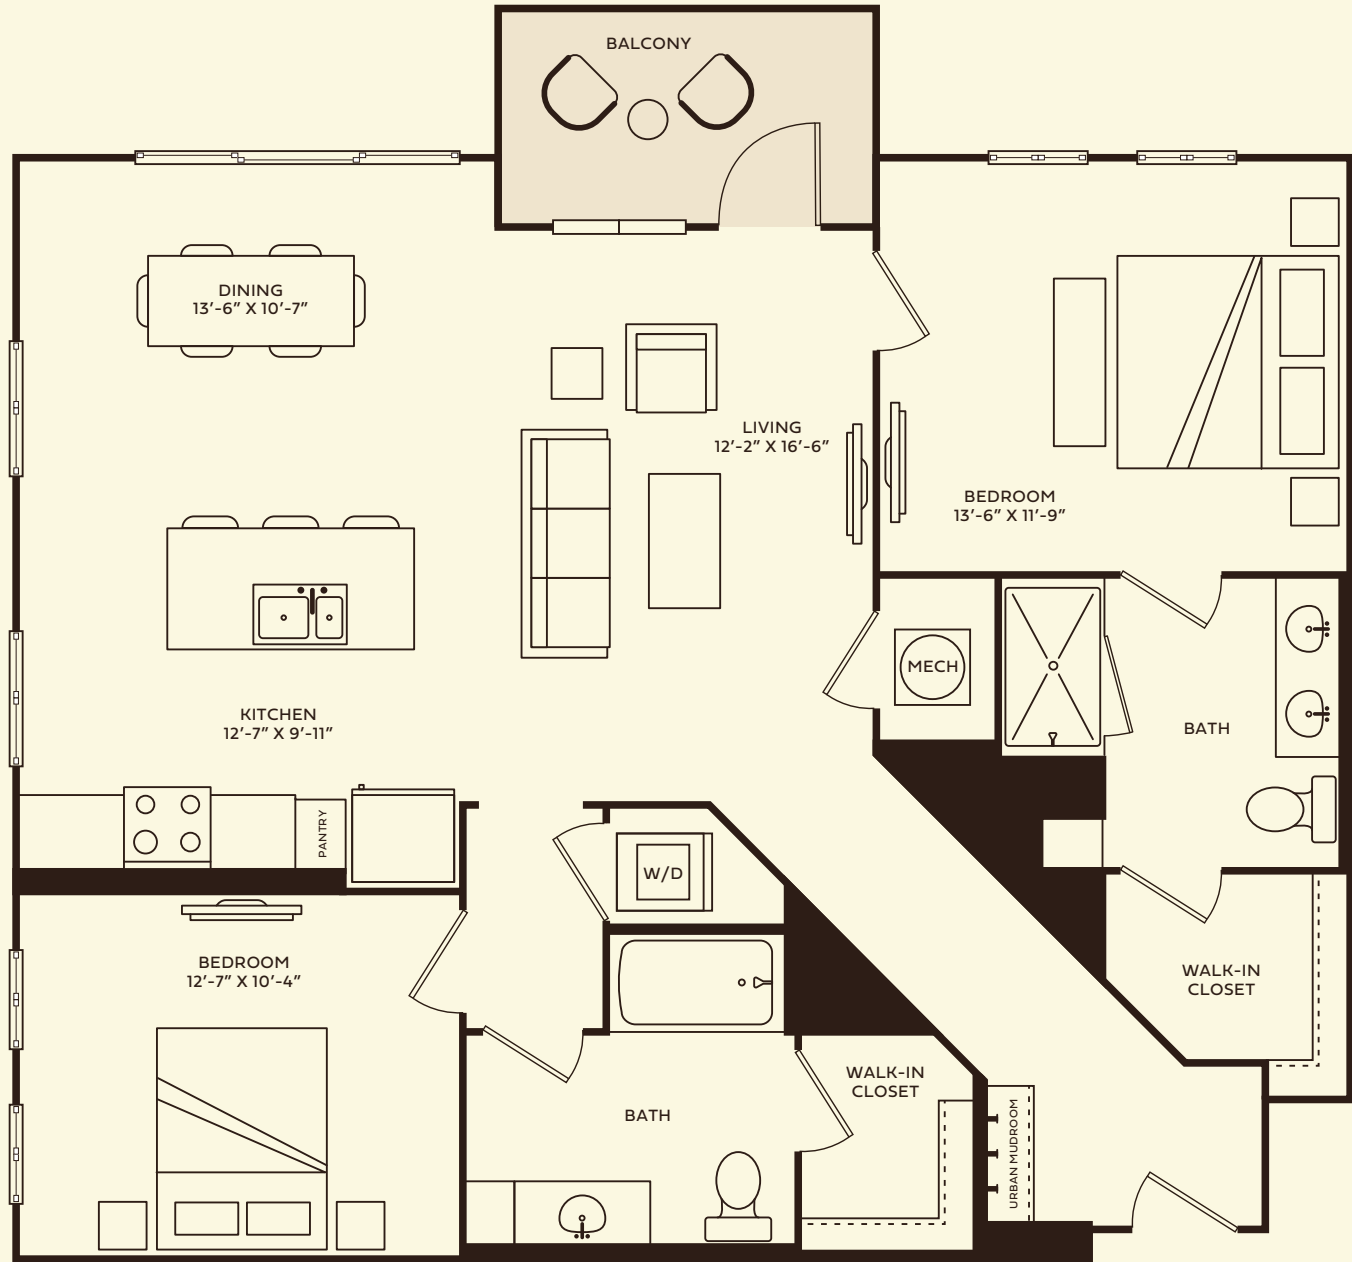

Shenandoah

2 Bedrooms | 2 Bath
1,255 SF

TheRowRaleigh.com
1021 S. Saunders St,
Raleigh, NC 27603

Notes: _____

*Select Units w/ Balconies

All dimensions are approximate and subject to normal construction variances and tolerances. Plans may contain variations by apartment locations.