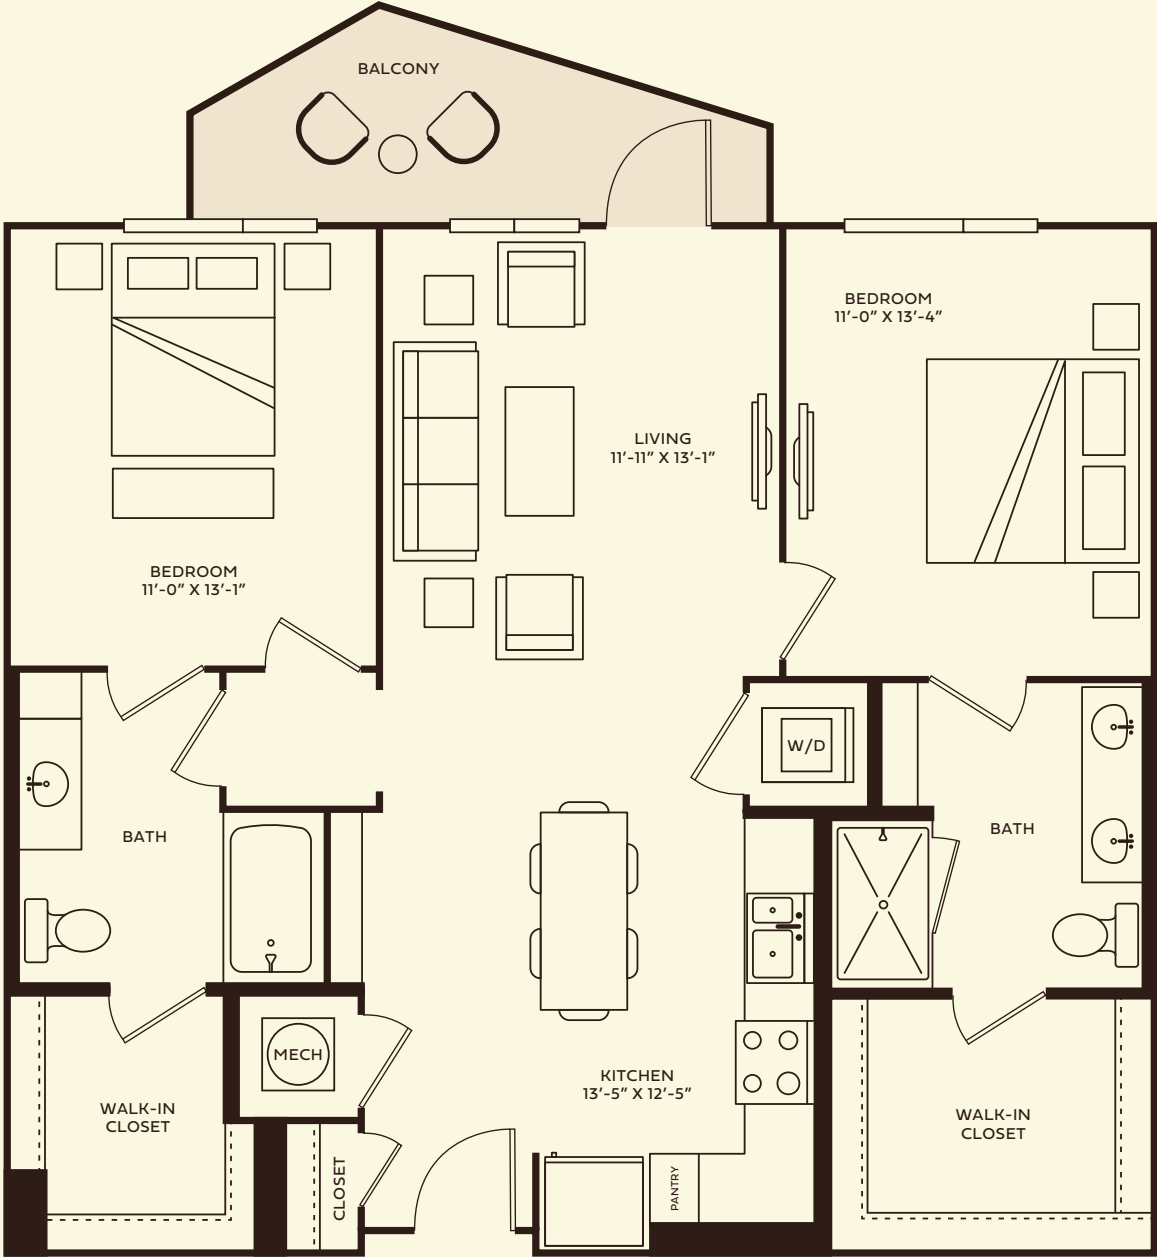

Palmer

2 Bedrooms | 2 Bath
1,124 SF

TheRowRaleigh.com
1021 S. Saunders St,
Raleigh, NC 27603

Notes: _____
_____
_____

*Select Units w/ Balconies