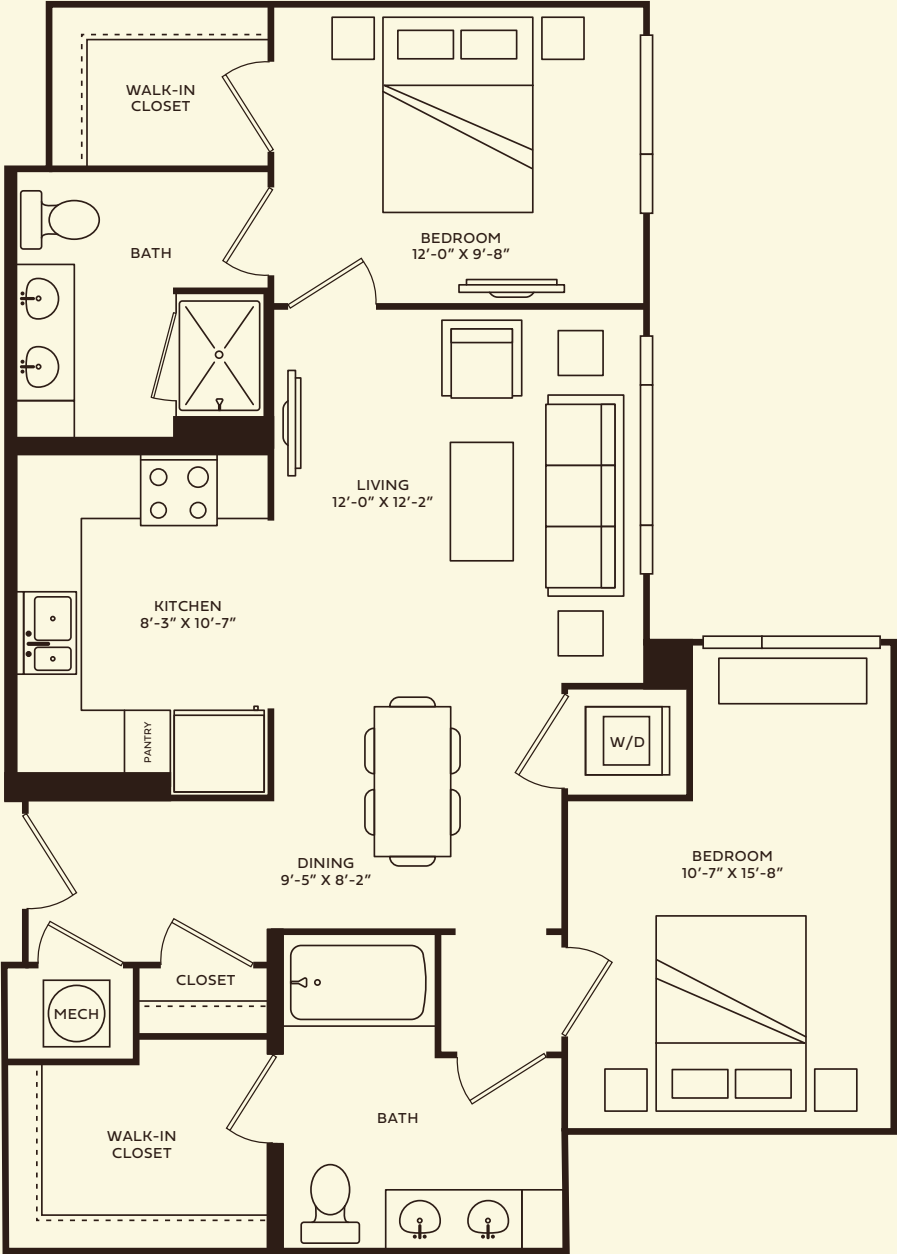

Mayview

2 Bedrooms | 2 Bath
1,020 SF

TheRowRaleigh.com
1021 S. Saunders St,
Raleigh, NC 27603

Notes: _____

All dimensions are approximate and subject to normal construction variances and tolerances. Plans may contain variations by apartment locations.