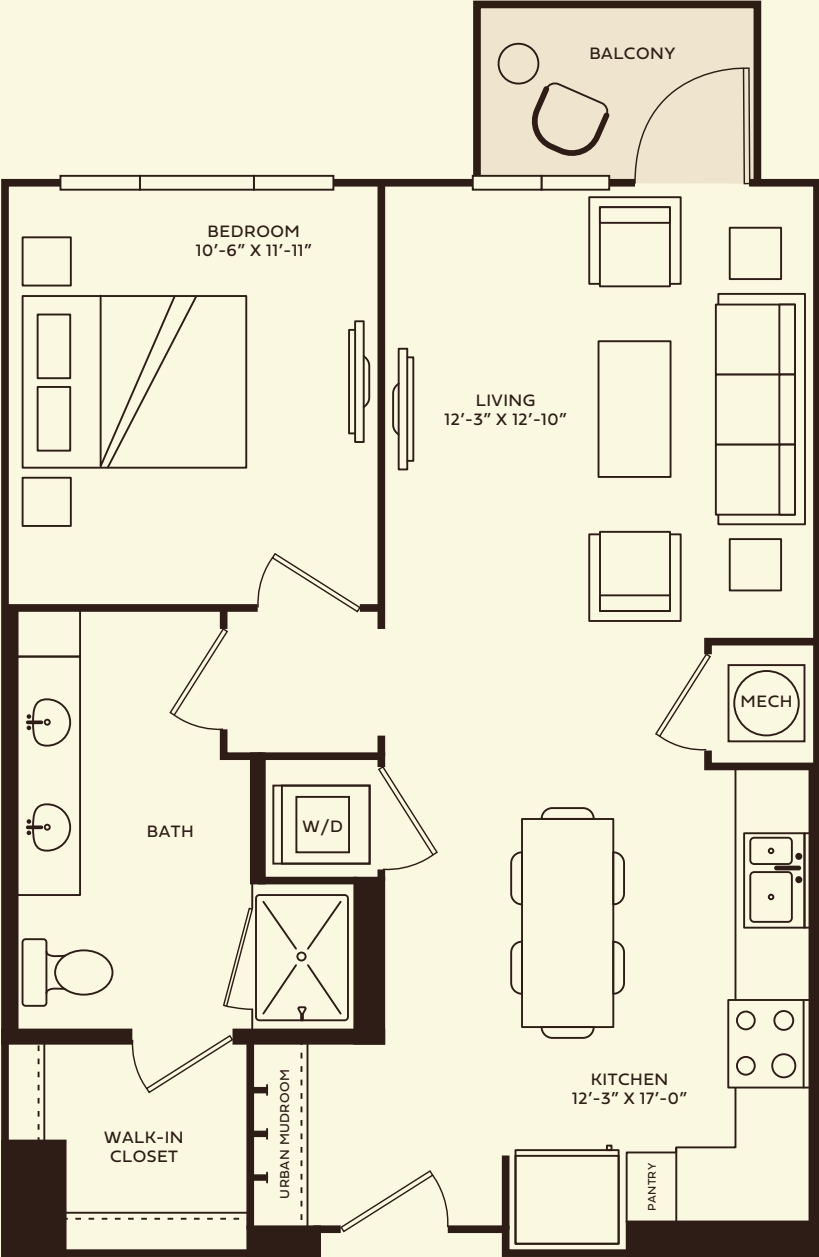

Grove

1 Bedroom | 1 Bath
750 SF

TheRowRaleigh.com
1021 S. Saunders St,
Raleigh, NC 27603

Notes: _____

*Select Units w/ Balconies Accessible from Living Room or Bedroom

All dimensions are approximate and subject to normal construction variances and tolerances. Plans may contain variations by apartment locations.