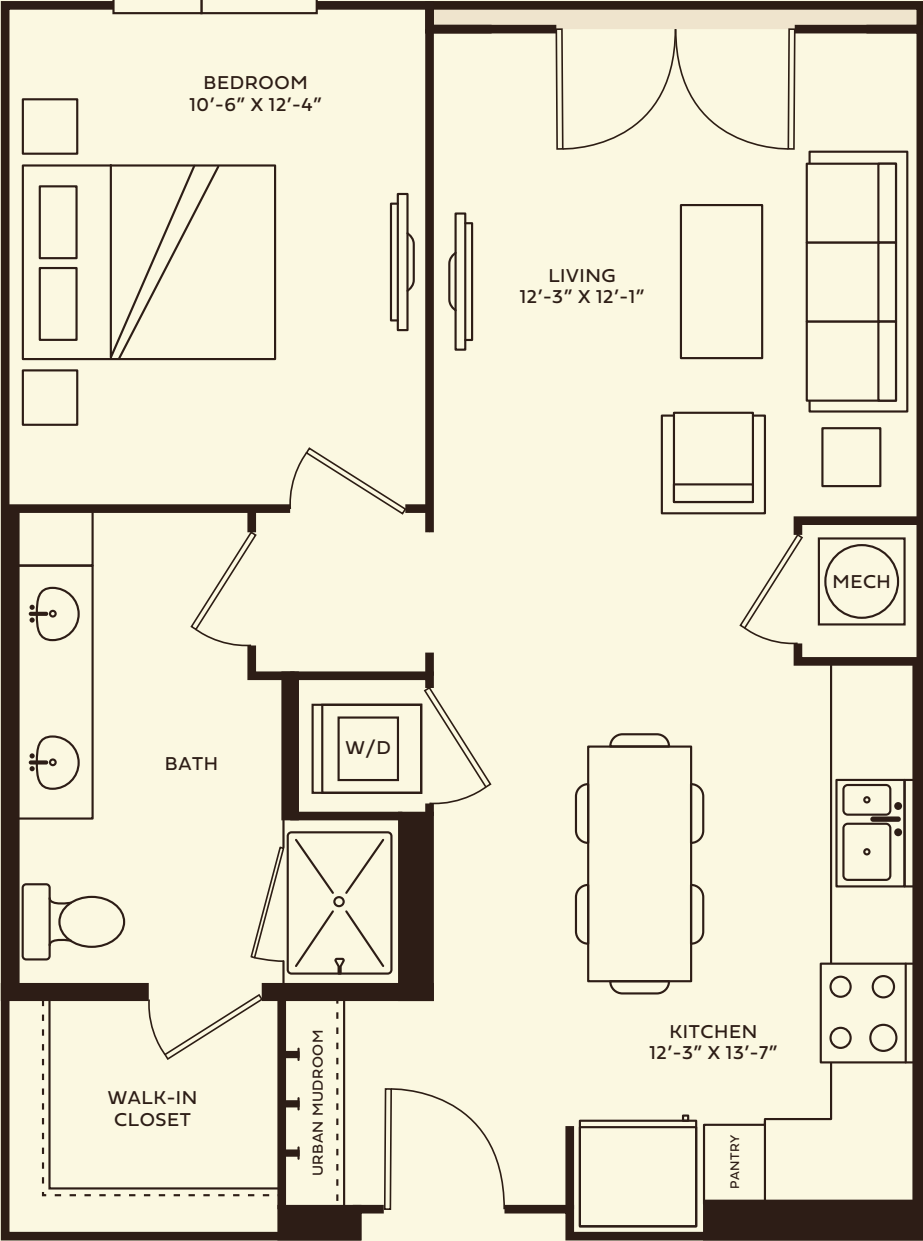

Florence

1 Bedroom | 1 Bath
737 SF

TheRowRaleigh.com
1021 S. Saunders St,
Raleigh, NC 27603

Notes: _____
_____
_____

*All Units w/ Juliette Balconies