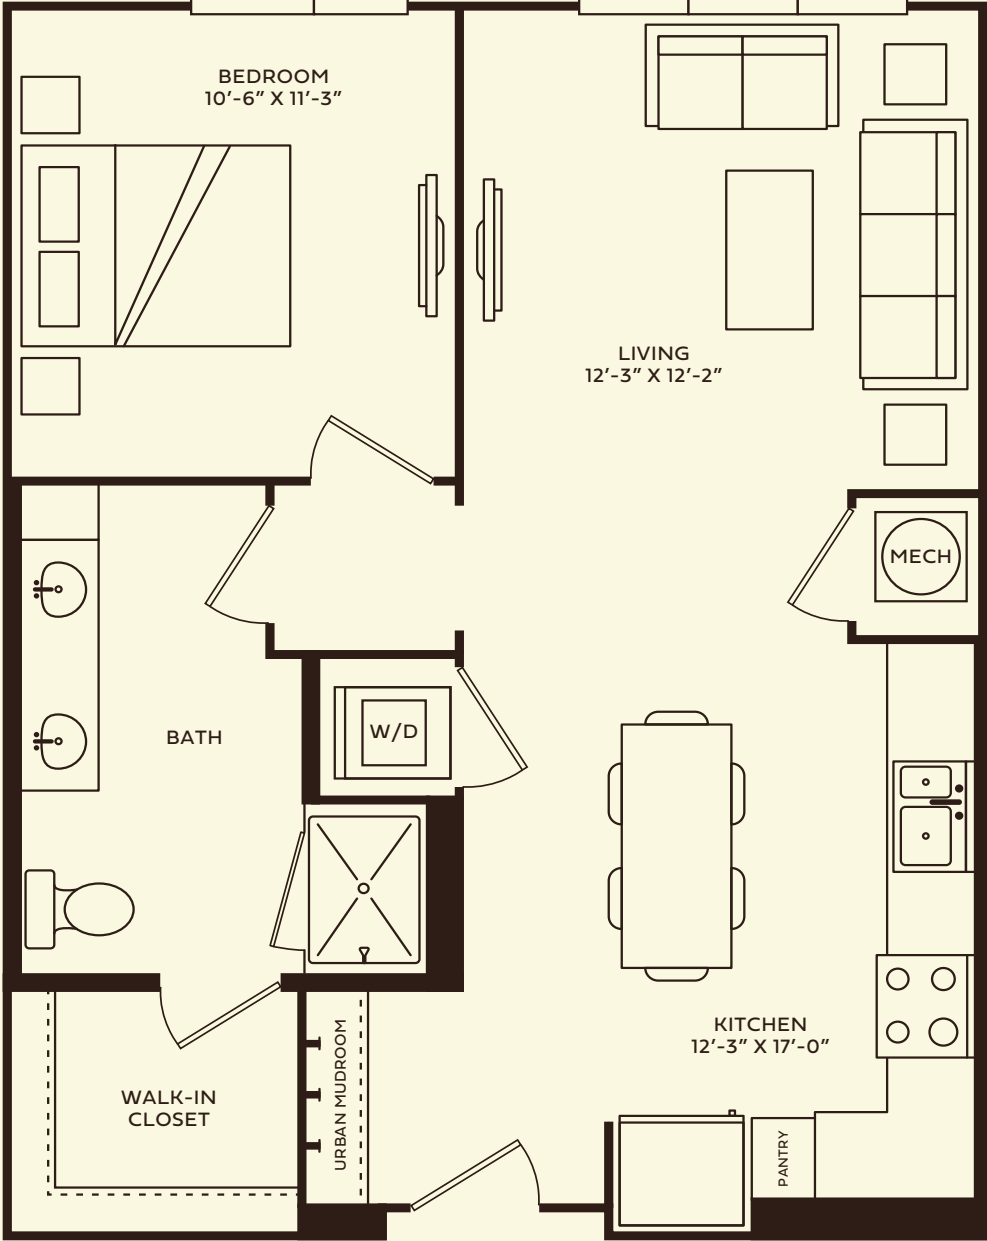

Evergreen

1 Bedroom | 1 Bath
734 SF

TheRowRaleigh.com
1021 S. Saunders St,
Raleigh, NC 27603

Notes: _____

*Select Units w/ Balconies

All dimensions are approximate and subject to normal construction variances and tolerances. Plans may contain variations by apartment locations.