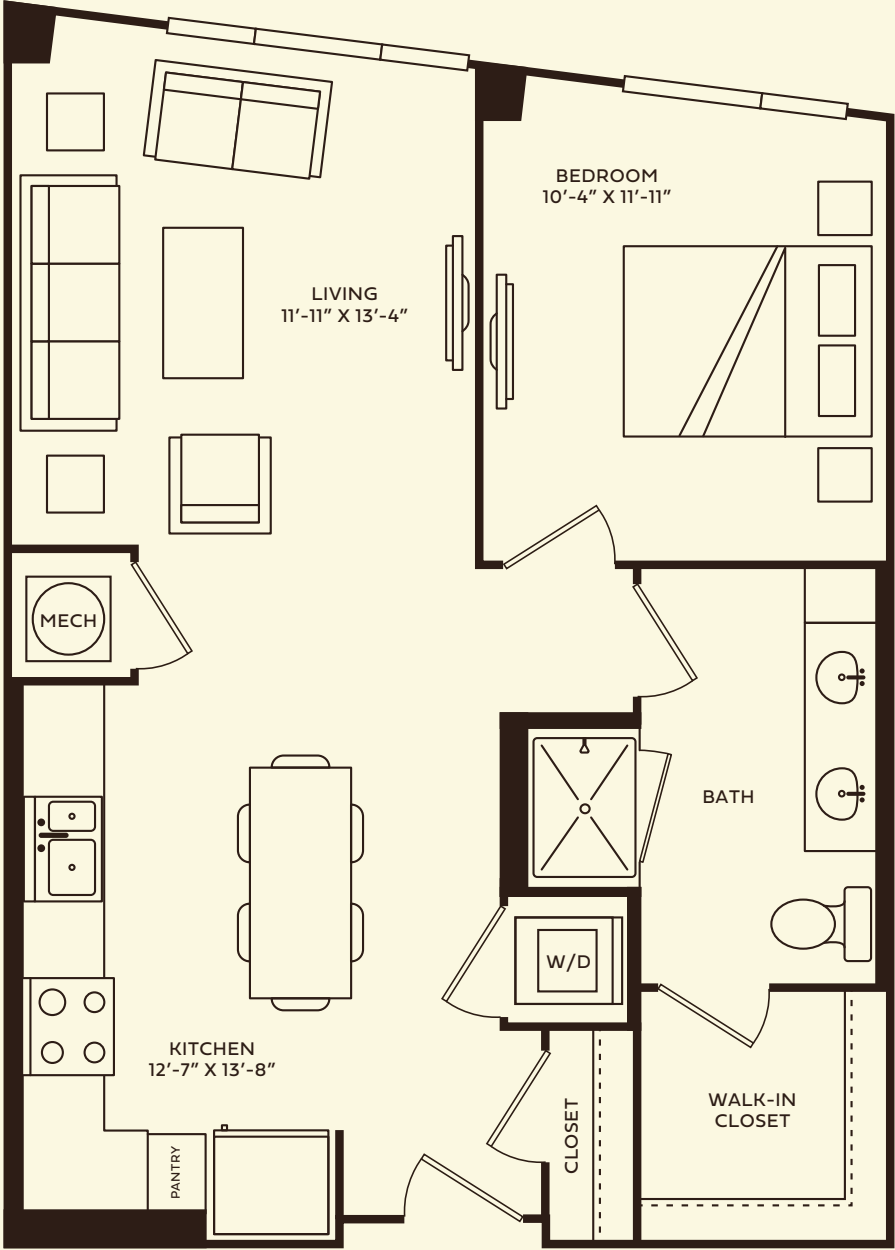

Everett

1 Bedroom | 1 Bath
730 SF

TheRowRaleigh.com
1021 S. Saunders St,
Raleigh, NC 27603

Notes: _____

*Select Units w/ Balconies

All dimensions are approximate and subject to normal construction variances and tolerances. Plans may contain variations by apartment locations.