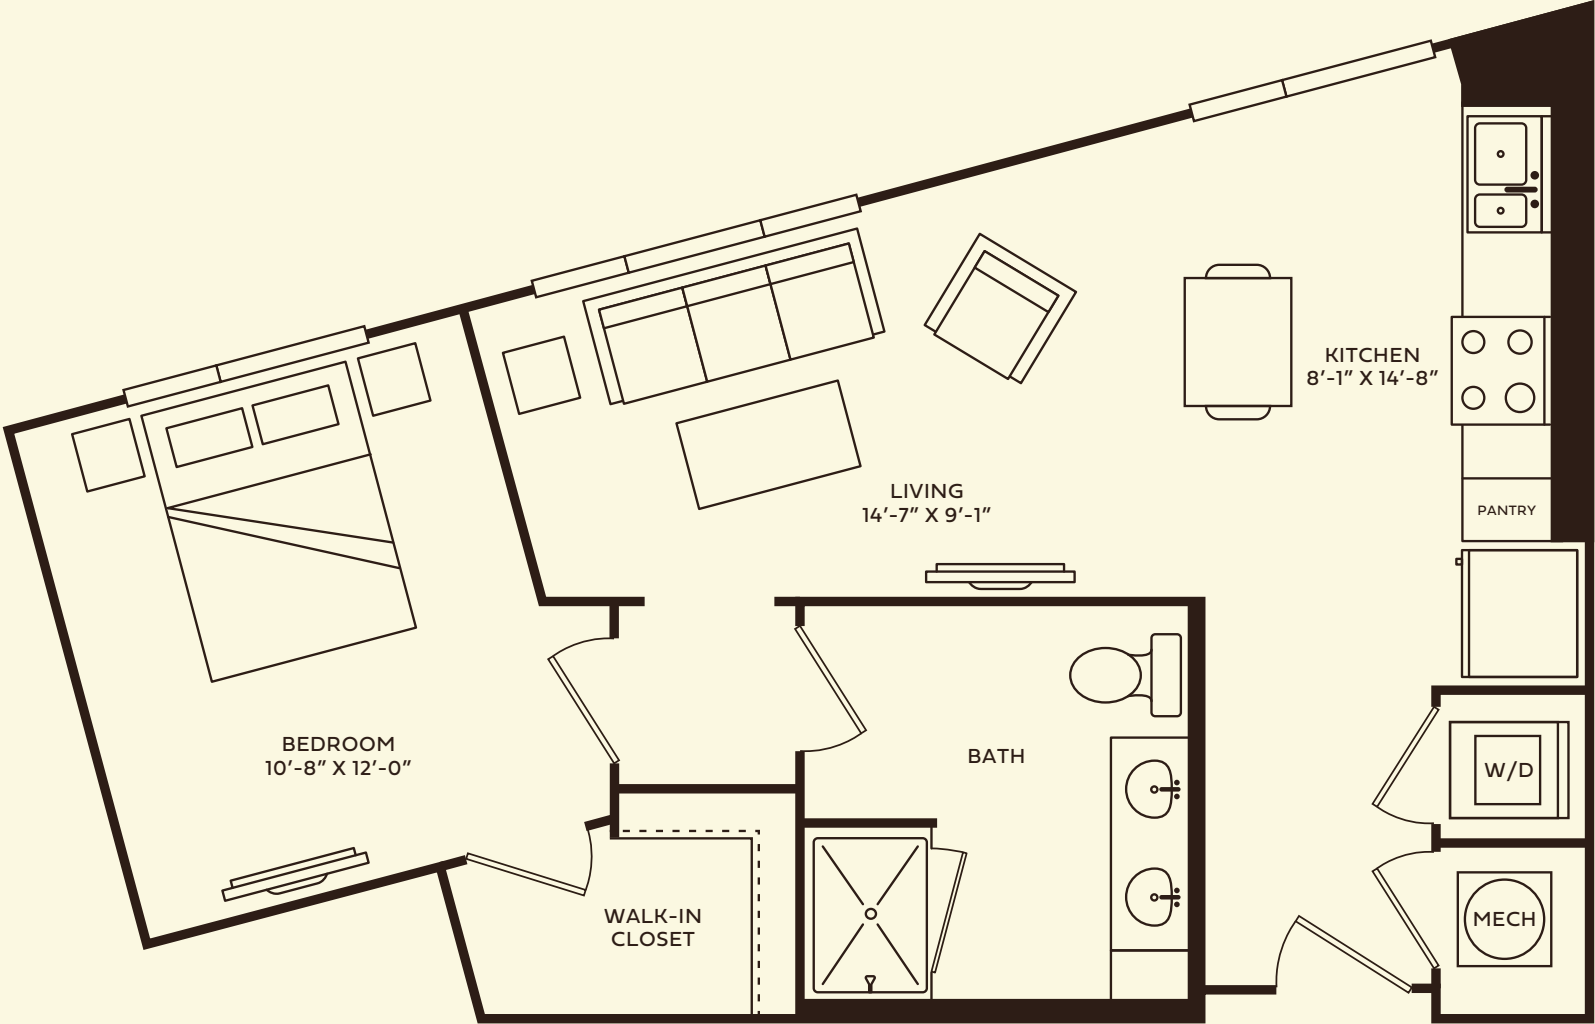

Camrose

1 Bedroom | 1 Bath
672 SF

TheRowRaleigh.com
1021 S. Saunders St,
Raleigh, NC 27603

Notes: _____

*Select Units w/ Balconies

All dimensions are approximate and subject to normal construction variances and tolerances. Plans may contain variations by apartment locations.