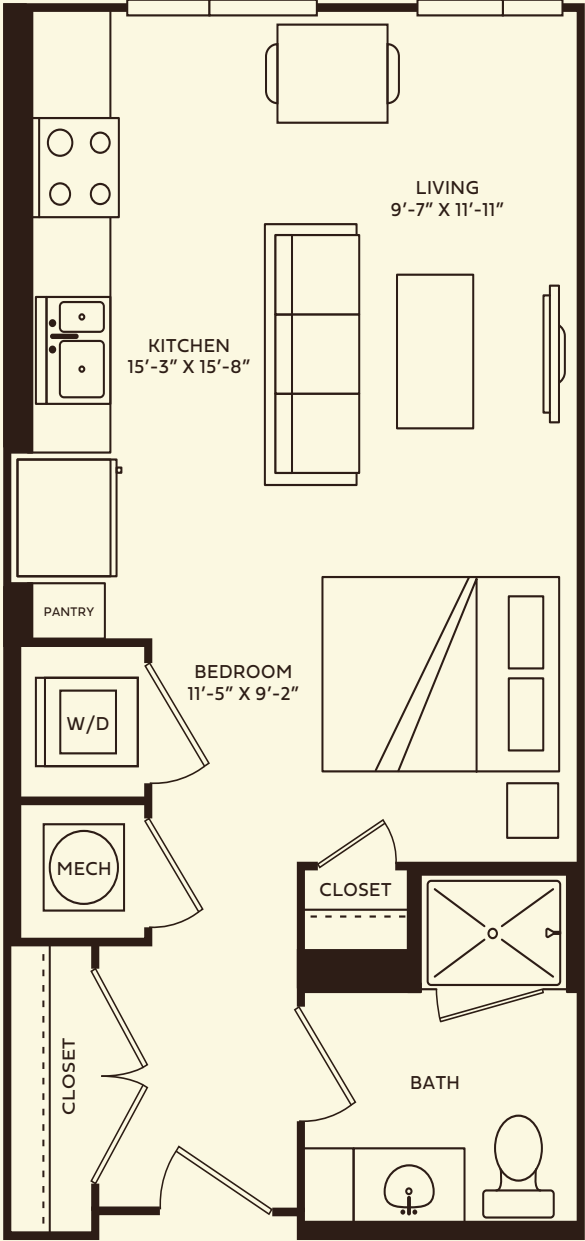

Birch Arbour

Studio | 1 Bath
Ranging from 493-520 SF

TheRowRaleigh.com
1021 S. Saunders St,
Raleigh, NC 27603

Notes: _____

*Select Units w/ Balconies

All dimensions are approximate and subject to normal construction variances and tolerances. Plans may contain variations by apartment locations.